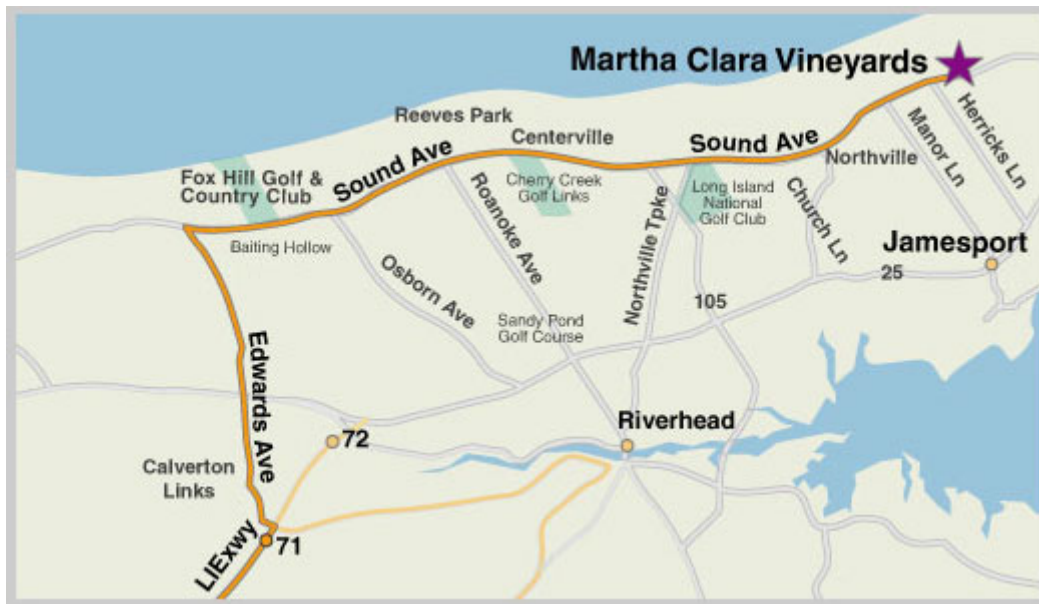

Presenter/Author: Richard C. Scheinberg

*New Release:*

**SEEKING SOUL MATES, SPIRIT GUIDES, AND PAST LIVES**

*Presented in Wine Country at the beautiful*

# Martha Clara Vineyards

6025 SOUND AVE Riverhead, NY 11901

Tel: (631) 298-0075

[www.MarthaClaraVineyards.com](http://www.MarthaClaraVineyards.com)

## COMING FROM THE WEST

Take the Long Island Expressway (495)

Proceed East to Exit 71

Make a LEFT onto Edwards Avenue

Head North on Edwards Avenue  
(for approximately 3 miles)

Make a right at the second LIGHT  
onto Sound Avenue

Head East on Sound Avenue  
(for approximately 10 miles)

The Tasting Room will be  
on your RIGHT

Please bring friends with you to the event and enjoy some great wine before the seminar!

[Richard@RichardCScheinberg.com](mailto:Richard@RichardCScheinberg.com)